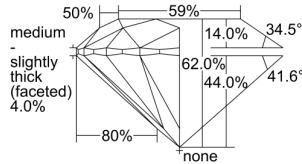

GIA®

FACSIMILE

GIA REPORT 5306907833

Verify this report at GIA.edu

GIA NATURAL DIAMOND DOSSIER®

October 15, 2018
GIA Report Number 5306907833
Shape and Cutting Style ..... Round Brilliant
Measurements ..... 4.34 - 4.36 x 2.70 mm

GRADING RESULTS

Carat Weight ..... 0.31 carat
Color Grade ..... D
Clarity Grade VS1
Cut Grade ..... Excellent

ADDITIONAL GRADING INFORMATION

Polish ..... Excellent
Symmetry ..... Excellent
Fluorescence ..... Medium Blue
Clarity Characteristics ..... Feather, Cloud, Pinpoint
Inscription(s): GIA 5306907833

PROPORTIONS

Profile to actual proportions

GRADING SCALES

GIA COLOR SCALE	GIA CLARITY SCALE	GIA CUT SCALE	
D	FLAWLESS	EXCELLENT	
E	INTERNALLY FLAWLESS		
F		VVS₁	VERY GOOD
G	VVS₂		
H	VS₁	GOOD	
I	VS₂		
J	SI₁	FAIR	
K	SI₂		
L	I₁	POOR	
M	I₂		
N	I₃		
O			
P			
Q			
R			
S			
T			
U			
V			
W			
X			
Y			
Z