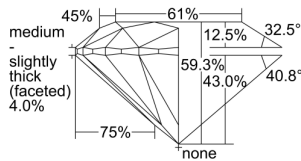

GIA®

FACSIMILE

GIA REPORT 5306850301

Verify this report at GIA.edu

GIA NATURAL DIAMOND DOSSIER®

October 10, 2018
GIA Report Number 5306850301
Shape and Cutting Style ..... Round Brilliant
Measurements ..... 5.23 - 5.26 x 3.11 mm

GRADING RESULTS

Carat Weight ..... 0.52 carat
Color Grade ..... D
Clarity Grade VS1
Cut Grade ..... Excellent

ADDITIONAL GRADING INFORMATION

Polish ..... Excellent
Symmetry ..... Excellent
Fluorescence ..... Strong Blue
Clarity Characteristics... Twinning Wisp, Crystal, Needle, Pinpoint
Inscription(s): GIA 5306850301

PROPORTIONS

Profile to actual proportions

GRADING SCALES

GIA COLOR SCALE	GIA CLARITY SCALE	GIA CUT SCALE
COLOURLESS	FLAWLESS	EXCELLENT
D	INTERNALLY FLAWLESS	
E	VVS₁	VERY GOOD
F		
G	VS₁	GOOD
H		
I	SI₁	FAIR
J		
K	I₁	POOR
L		
M	I₂	
N	I₃	
O		
P		
Q		
R		
S		
T		
U		
V		
W		
X		
Y		
Z