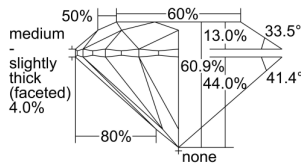

GIA®

FACSIMILE

GIA REPORT 5306831470

Verify this report at GIA.edu

GIA NATURAL DIAMOND DOSSIER®

October 08, 2018
GIA Report Number 5306831470
Shape and Cutting Style ..... Round Brilliant
Measurements ..... 4.78 - 4.81 x 2.92 mm

GRADING RESULTS

Carat Weight ..... 0.41 carat
Color Grade ..... D
Clarity Grade S11
Cut Grade ..... Excellent

ADDITIONAL GRADING INFORMATION

Polish ..... Excellent
Symmetry ..... Excellent
Fluorescence ..... Faint
Clarity Characteristics..... Cloud, Crystal, Feather
Inscription(s): GIA 5306831470

PROPORTIONS

Profile to actual proportions

GRADING SCALES

GIA COLOR SCALE

COLORED	D
	E
	F
	G
	H
	I
	J
NEAR COLORLESS	K
	L
	M
	N
	O
	P
	R
	S
	T
	U
	V
	W
	X
	Y
LIGHT	Z

GIA CLARITY SCALE

VERY VERY SLIGHTLY INCLUDED	FLAWLESS
	INTERNALLY FLAWLESS
VERY SLIGHTLY INCLUDED	VVS₁
	VVS₂
SLIGHTLY INCLUDED	VS₁
	VS₂
INCLUDED	SI₁
	SI₂
INCLUDED	I₁
	I₂
	I₃

GIA CUT SCALE

EXCELLENT
VERY GOOD
GOOD
FAIR
POOR