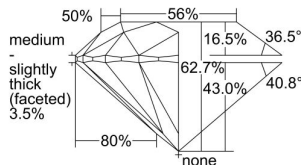

GIA®

FACSIMILE

GIA REPORT 5306785468

Verify this report at GIA.edu

GIA NATURAL DIAMOND DOSSIER®

October 04, 2018
GIA Report Number 5306785468
Shape and Cutting Style ..... Round Brilliant
Measurements ..... 4.69 - 4.71 x 2.95 mm

GRADING RESULTS

Carat Weight ..... 0.40 carat
Color Grade ..... D
Clarity Grade S11
Cut Grade ..... Excellent

ADDITIONAL GRADING INFORMATION

Polish ..... Excellent
Symmetry ..... Excellent
Fluorescence ..... Faint
Clarity Characteristics ..... Crystal, Feather
Inscription(s): GIA 5306785468

PROPORTIONS

Profile to actual proportions