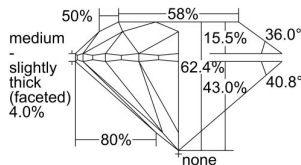

GIA®

FACSIMILE

GIA REPORT 5306581036

Verify this report at GIA.edu

GIA NATURAL DIAMOND DOSSIER®

September 17, 2018
GIA Report Number 5306581036
Shape and Cutting Style ..... Round Brilliant
Measurements ..... 5.26 - 5.30 x 3.29 mm

GRADING RESULTS

Carat Weight ..... 0.57 carat
Color Grade ..... E
Clarity Grade S11
Cut Grade ..... Excellent

ADDITIONAL GRADING INFORMATION

Polish ..... Excellent
Symmetry ..... Excellent
Fluorescence ..... Medium Blue
Clarity Characteristics ..... Crystal, Cloud
Inscription(s): GIA 5306581036

PROPORTIONS

Profile to actual proportions

GRADING SCALES

GIA COLOR SCALE

COLORESS	D
	E
	F
	G
	H
	I
	J
NEAR COLORESS	K
	L
FANIT	M
	N
	O
	P
VERY LIGHT	Q
	R
	S
	T
	U
	V
	W
	X
	Y
LIGHT	Z

GIA CLARITY SCALE

VERY VERY SLIGHTLY INCLUDED	FLAWLESS
	INTERNALLY FLAWLESS
VERY SLIGHTLY INCLUDED	VVS₁
	VVS₂
SLIGHTLY INCLUDED	VS₁
	VS₂
INCLUDED	SI₁
	SI₂
	I₁
	I₂
	I₃

GIA CUT SCALE

EXCELLENT
VERY GOOD
GOOD
FAIR
POOR