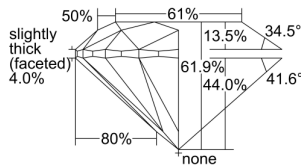

GIA®

FACSIMILE

GIA REPORT 5306453469

Verify this report at GIA.edu

GIA NATURAL DIAMOND DOSSIER®

September 08, 2018
GIA Report Number 5306453469
Shape and Cutting Style ..... Round Brilliant
Measurements ..... 5.24 - 5.29 x 3.26 mm

GRADING RESULTS

Carat Weight ..... 0.56 carat
Color Grade ..... H
Clarity Grade VVS1
Cut Grade ..... Excellent

ADDITIONAL GRADING INFORMATION

Polish ..... Excellent
Symmetry ..... Excellent
Fluorescence ..... Faint
Clarity Characteristics ..... Pinpoint, Internal Graining
Inspection(s): GIA 5306453469

PROPORTIONS

Profile to actual proportions

GRADING SCALES

GIA COLOR SCALE	GIA CLARITY SCALE	GIA CUT SCALE	
D	FLAWLESS	EXCELLENT	
E	INTERNALLY FLAWLESS		
F		VVS₁	VERY GOOD
G	VVS₂		
H	VS₁	GOOD	
I	VS₂		
J	SI₁	FAIR	
K	SI₂		
L	I₁	POOR	
M			
N			
O	I₂		
P			
Q			
R	I₃		
S			
T			
U			
V			
W			
X			
Y			
Z