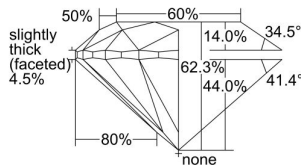

GIA®

FACSIMILE

GIA REPORT 5306439401

Verify this report at GIA.edu

GIA NATURAL DIAMOND DOSSIER®

September 04, 2018
GIA Report Number 5306439401
Shape and Cutting Style ..... Round Brilliant
Measurements ..... 5.62 - 5.66 x 3.52 mm

GRADING RESULTS

Carat Weight ..... 0.70 carat
Color Grade ..... E
Clarity Grade S11
Cut Grade ..... Excellent

ADDITIONAL GRADING INFORMATION

Polish ..... Excellent
Symmetry ..... Excellent
Fluorescence ..... None
Clarity Characteristics ..... Crystal, Cloud, Feather
Inscription(s): GIA 5306439401

PROPORTIONS

Profile to actual proportions