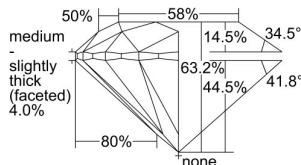

GIA®

FACSIMILE

GIA REPORT 5306399052

Verify this report at GIA.edu

GIA NATURAL DIAMOND DOSSIER®

August 29, 2018
GIA Report Number 5306399052
Shape and Cutting Style ..... Round Brilliant
Measurements ..... 5.16 - 5.19 x 3.27 mm

GRADING RESULTS

Carat Weight ..... 0.54 carat
Color Grade ..... D
Clarity Grade VS1
Cut Grade ..... Excellent

ADDITIONAL GRADING INFORMATION

Polish ..... Excellent
Symmetry ..... Excellent
Fluorescence ..... Medium Blue
Clarity Characteristics..... Crystal, Pinpoint
Inscription(s): GIA 5306399052

PROPORTIONS

Profile to actual proportions

GRADING SCALES

GIA COLOR SCALE

COLORED	D
	E
	F
	G
	H
	I
	J
NEAR COLORLESS	K
	L
Faint	M
	N
	O
	P
	Q
	R
	S
	T
	U
	V
	W
	X
	Y
Light	Z

GIA CLARITY SCALE

FLAWLESS	VERY VERY SLIGHTLY INCLUDED	VS₁	VS₂	VS₁	VS₂	SI₁	SI₂	I₁	I₂	I₃		
											FLAWLESS	INTERNALLY FLAWLESS

GIA CUT SCALE

EXCELLENT
VERY GOOD
GOOD
FAIR
POOR