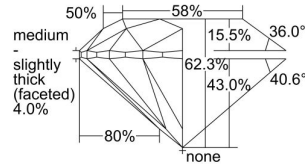

GIA®

FACSIMILE

GIA REPORT 5306350337

Verify this report at GIA.edu

GIA NATURAL DIAMOND DOSSIER®

August 29, 2018
GIA Report Number 5306350337
Shape and Cutting Style ..... Round Brilliant
Measurements ..... 5.88 - 5.93 x 3.68 mm

GRADING RESULTS

Carat Weight ..... 0.80 carat
Color Grade ..... D
Clarity Grade S11
Cut Grade ..... Excellent

ADDITIONAL GRADING INFORMATION

Polish ..... Excellent
Symmetry ..... Very Good
Fluorescence ..... Medium Blue
Clarity Characteristics ..... Cloud, Crystal
Inscription(s): GIA 5306350337

PROPORTIONS

Profile to actual proportions

GRADING SCALES

GIA COLOR SCALE

COLORED	D
	E
	F
	G
	H
	I
	J
NEAR COLORLESS	K
	L
Faint	M
	N
	O
	P
	Q
	R
	S
	T
	U
	V
	W
	X
	Y
Light	Z

GIA CLARITY SCALE

VERY VERY SLIGHTLY INCLUDED	FLAWLESS
	INTERNALLY FLAWLESS
VERY SLIGHTLY INCLUDED	VVS₁
	VVS₂
SLIGHTLY INCLUDED	VS₁
	VS₂
INCLUDED	I₁
	I₂
	I₃

GIA CUT SCALE

EXCELLENT
VERY GOOD
GOOD
FAIR
POOR