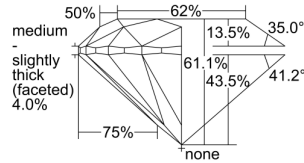

GIA®

FACSIMILE

GIA REPORT 5303875129

Verify this report at GIA.edu

GIA NATURAL DIAMOND DOSSIER®

October 13, 2018
GIA Report Number 5303875129
Shape and Cutting Style ..... Round Brilliant
Measurements ..... 5.06 - 5.11 x 3.11 mm

GRADING RESULTS

Carat Weight ..... 0.50 carat
Color Grade ..... D
Clarity Grade VS1
Cut Grade ..... Excellent

ADDITIONAL GRADING INFORMATION

Polish ..... Excellent
Symmetry ..... Very Good
Fluorescence ..... None
Clarity Characteristics..... Crystal, Pinpoint
Inscription(s): GIA 5303875129

PROPORTIONS

Profile to actual proportions

GRADING SCALES

GIA COLOR SCALE	GIA CLARITY SCALE	GIA CUT SCALE	
D	FLAWLESS	EXCELLENT	
E	INTERNALLY FLAWLESS		
F		VVS₁	VERY GOOD
G	VVS₂		
H	VS₁	GOOD	
I	VS₂		
J	SI₁	FAIR	
K	SI₂		
L	I₁	POOR	
M			
N			
O	I₂		
P			
Q			
R	I₃		
S			
T			
U			
V			
W			
X			
Y			
Z