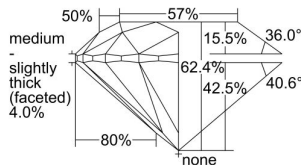

GIA®

FACSIMILE

GIA REPORT 5303872786

Verify this report at GIA.edu

GIA NATURAL DIAMOND DOSSIER®

October 11, 2018
GIA Report Number 5303872786
Shape and Cutting Style ..... Round Brilliant
Measurements ..... 4.39 - 4.42 x 2.75 mm

GRADING RESULTS

Carat Weight ..... 0.33 carat
Color Grade ..... D
Clarity Grade VVS2
Cut Grade ..... Excellent

ADDITIONAL GRADING INFORMATION

Polish ..... Excellent
Symmetry ..... Excellent
Fluorescence ..... Faint
Clarity Characteristics..... Needle, Pinpoint, Surface Graining
Inscription(s): GIA 5303872786

PROPORTIONS

Profile to actual proportions

GRADING SCALES

GIA COLOR SCALE

COLOURLESS	D
	E
	F
	G
	H
	I
	J
NEAR COLOURLESS	K
	L
FAIN	M
	N
	O
	P
VERY LIGHT	Q
	R
	S
	T
	U
	V
LIGHT	W
	X
	Y
	Z

GIA CLARITY SCALE

FLAWLESS	VERY VERY SLIGHTLY INCLUDED	VVS₁	
			VVS₂
INTERNALLY FLAWLESS	VERY SLIGHTLY INCLUDED	VS₁	
		VS₂	
SLIGHTLY INCLUDED	SLIGHTLY INCLUDED	SI₁	
		SI₂	
INCLUDED	INCLUDED	I₁	
		I₂	
		I₃	

GIA CUT SCALE

EXCELLENT	VERY GOOD	GOOD	FAIR	POOR