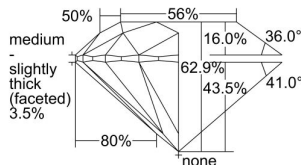

GIA®

FACSIMILE

GIA REPORT 5303557975

Verify this report at GIA.edu

GIA NATURAL DIAMOND DOSSIER®

September 19, 2018
GIA Report Number 5303557975
Shape and Cutting Style ..... Round Brilliant
Measurements ..... 5.15 - 5.18 x 3.25 mm

GRADING RESULTS

Carat Weight ..... 0.53 carat
Color Grade ..... E
Clarity Grade VS1
Cut Grade ..... Excellent

ADDITIONAL GRADING INFORMATION

Polish ..... Excellent
Symmetry ..... Excellent
Fluorescence ..... Faint
Clarity Characteristics..... Crystal, Pinpoint
Inscription(s): GIA 5303557975

PROPORTIONS

Profile to actual proportions

GRADING SCALES

GIA COLOR SCALE

COLORLESS	D
	E
	F
	G
	H
	I
	J
NEAR COLORLESS	K
	L
Faint	M
	N
	O
	P
Very Light	Q
	R
	S
	T
	U
	V
Light	W
	X
	Y
	Z

GIA CLARITY SCALE

FLAWLESS	VERY VERY SLIGHTLY INCLUDED	VS₁	VS₂	VS₁	VS₂	SI₁	SI₂	I₁	I₂	I₃		
											FLAWLESS	INTERNALLY FLAWLESS

GIA CUT SCALE

EXCELLENT
VERY GOOD
GOOD
FAIR
POOR