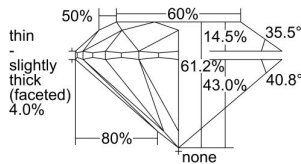

GIA®

FACSIMILE

GIA REPORT 5303554195

Verify this report at GIA.edu

GIA NATURAL DIAMOND DOSSIER®

September 11, 2018
GIA Report Number 5303554195
Shape and Cutting Style ..... Round Brilliant
Measurements ..... 4.62 - 4.65 x 2.84 mm

GRADING RESULTS

Carat Weight ..... 0.38 carat
Color Grade ..... E
Clarity Grade S11
Cut Grade ..... Excellent

ADDITIONAL GRADING INFORMATION

Polish ..... Excellent
Symmetry ..... Excellent
Fluorescence ..... None
Clarity Characteristics ..... Cloud, Crystal, Needle
Inscription(s): GIA 5303554195

PROPORTIONS

Profile to actual proportions

GRADING SCALES

GIA COLOR SCALE	GIA CLARITY SCALE	GIA CUT SCALE	
D	FLAWLESS	EXCELLENT	
E	INTERNALLY FLAWLESS		
F		VVS₁	VERY GOOD
G	VVS₂		
H	VS₁	GOOD	
I	VS₂		
J	S1₁	FAIR	
K	S1₂		
L	I₁	POOR	
M	I₂		
N	I₃		
O			
P			
Q			
R			
S			
T			
U			
V			
W			
X			
Y			
Z