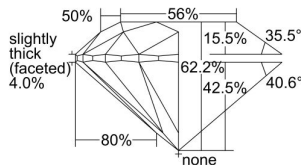

GIA®

FACSIMILE

GIA REPORT 5296857894

Verify this report at GIA.edu

GIA NATURAL DIAMOND DOSSIER®

July 17, 2018
GIA Report Number 5296857894
Shape and Cutting Style ..... Round Brilliant
Measurements ..... 5.05 - 5.07 x 3.15 mm

GRADING RESULTS

Carat Weight ..... 0.50 carat
Color Grade ..... D
Clarity Grade VS1
Cut Grade ..... Excellent

ADDITIONAL GRADING INFORMATION

Polish ..... Excellent
Symmetry ..... Very Good
Fluorescence ..... None
Clarity Characteristics..... Crystal, Cloud, Needle, Pinpoint
Inscription(s): GIA 5296857894

PROPORTIONS

Profile to actual proportions

GRADING SCALES

GIA COLOR SCALE	GIA CLARITY SCALE	GIA CUT SCALE
COLOURLESS	FLAWLESS	EXCELLENT
D	INTERNALLY FLAWLESS	
E	VVS₁	VERY GOOD
F		
G	VVS₂	
H	VS₁	GOOD
I		
J	VS₂	
K	SI₁	FAIR
L		
M	SI₂	
N	I₁	POOR
O		
P	I₂	
Q	I₃	
R		
S		
T		
U		
V		
W		
X		
Y		
Z