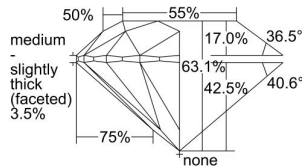

GIA®

FACSIMILE

GIA REPORT 5296770002

Verify this report at GIA.edu

GIA NATURAL DIAMOND DOSSIER®

July 12, 2018
GIA Report Number 5296770002
Shape and Cutting Style ..... Round Brilliant
Measurements ..... 5.88 - 5.93 x 3.73 mm

GRADING RESULTS

Carat Weight ..... 0.80 carat
Color Grade ..... D
Clarity Grade VS1
Cut Grade ..... Excellent

ADDITIONAL GRADING INFORMATION

Polish ..... Excellent
Symmetry ..... Excellent
Fluorescence ..... Medium Blue
Clarity Characteristics ..... Needle, Pinpoint
Inscription(s): GIA 5296770002

PROPORTIONS

Profile to actual proportions

GRADING SCALES

GIA COLOR SCALE

COLORLESS	D
	E
	F
	G
	H
	I
	J
NEAR COLORLESS	K
	L
Faint	M
	N
	O
	P
Very Light	Q
	R
	S
	T
	U
	V
Light	W
	X
	Y
	Z

GIA CLARITY SCALE

FLAWLESS	VERY VERY SLIGHTLY INCLUDED	VVS₁	
			VVS₂
INTERNALLY FLAWLESS	VERY SLIGHTLY INCLUDED	VS₁	
		VS₂	
SLIGHTLY INCLUDED	SLIGHTLY INCLUDED	SI₁	
		SI₂	
INCLUDED	INCLUDED	I₁	
		I₂	
		I₃	

GIA CUT SCALE

EXCELLENT	VERY GOOD	GOOD	FAIR	POOR