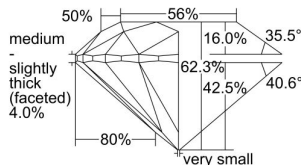

GIA®

FACSIMILE

GIA REPORT 5296116716

Verify this report at GIA.edu

GIA NATURAL DIAMOND DOSSIER®

May 17, 2018
GIA Report Number 5296116716
Shape and Cutting Style ..... Round Brilliant
Measurements ..... 5.02 - 5.07 x 3.15 mm

GRADING RESULTS

Carat Weight ..... 0.50 carat
Color Grade ..... D
Clarity Grade VS1
Cut Grade ..... Excellent

ADDITIONAL GRADING INFORMATION

Polish ..... Excellent
Symmetry ..... Very Good
Fluorescence ..... None
Clarity Characteristics..Crystal, Pinpoint, Cloud, Indented Natural
Inscription(s): GIA 5296116716

PROPORTIONS

Profile to actual proportions

GRADING SCALES

GIA COLOR SCALE	GIA CLARITY SCALE	GIA CUT SCALE	
D	FLAWLESS	EXCELLENT	
E	INTERNALLY FLAWLESS		
F		VVS₁	VERY GOOD
G	VVS₂		
H	VS₁	GOOD	
I	VS₂		
J	SI₁	FAIR	
K	SI₂		
L	I₁	POOR	
M	I₂		
N	I₃		
O			
P			
Q			
R			
S			
T			
U			
V			
W			
X			
Y			
Z