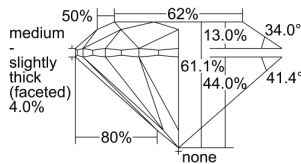

GIA®

FACSIMILE

GIA REPORT 5293866336

Verify this report at GIA.edu

GIA NATURAL DIAMOND DOSSIER®

July 20, 2018
GIA Report Number 5293866336
Shape and Cutting Style ..... Round Brilliant
Measurements ..... 5.28 - 5.31 x 3.23 mm

GRADING RESULTS

Carat Weight ..... 0.56 carat
Color Grade ..... E
Clarity Grade VVS1
Cut Grade ..... Excellent

ADDITIONAL GRADING INFORMATION

Polish ..... Excellent
Symmetry ..... Excellent
Fluorescence ..... Faint
Clarity Characteristics ..... Pinpoint, Cavity, Feather
Inscription(s): GIA 5293866336

PROPORTIONS

Profile to actual proportions

GRADING SCALES

GIA COLOR SCALE	GIA CLARITY SCALE	GIA CUT SCALE	
D	FLAWLESS	EXCELLENT	
E	INTERNALLY FLAWLESS		
F		VVS₁	VERY GOOD
G	VVS₂		
H	VS₁	GOOD	
I	VS₂		
J	SI₁	FAIR	
K	SI₂		
L	I₁	POOR	
M			
N			
O	I₂		
P			
Q			
R	I₃		
S			
T			
U			
V			
W			
X			
Y			
Z