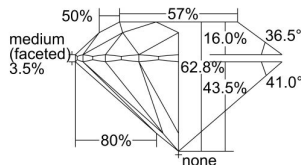

GIA®

FACSIMILE

GIA REPORT 5293864633

Verify this report at GIA.edu

GIA NATURAL DIAMOND DOSSIER®

July 20, 2018
GIA Report Number 5293864633
Shape and Cutting Style ..... Round Brilliant
Measurements ..... 4.71 - 4.75 x 2.97 mm

GRADING RESULTS

Carat Weight ..... 0.41 carat
Color Grade ..... G
Clarity Grade VVS1
Cut Grade ..... Excellent

ADDITIONAL GRADING INFORMATION

Polish ..... Excellent
Symmetry ..... Excellent
Fluorescence ..... Faint
Clarity Characteristics ..... Feather, Indented Natural
Inscription(s): GIA 5293864633

PROPORTIONS

Profile to actual proportions

GRADING SCALES

GIA COLOR SCALE

COLORED	D
	E
	F
	G
	H
	I
	J
NEAR COLORLESS	K
	L
	M
	N
	O
	P
	Q
	R
	S
	T
	U
	V
	W
	X
	Y
LIGHT	Z

GIA CLARITY SCALE

FLAWLESS	INTERNAL FLAWLESS	
		FLAWLESS
VERY VERY SLIGHTLY INCLUDED	VVS₁	
	VVS₂	
VERY SLIGHTLY INCLUDED	VS₁	
	VS₂	
SLIGHTLY INCLUDED	SI₁	
	SI₂	
INCLUDED	I₁	
	I₂	
	I₃	

GIA CUT SCALE

EXCELLENT	
	VERY GOOD
GOOD	
FAIR	
POOR