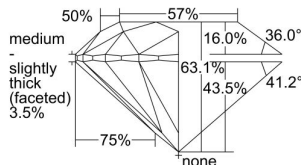

GIA®

FACSIMILE

GIA REPORT 5293793926

Verify this report at GIA.edu

GIA NATURAL DIAMOND DOSSIER®

July 14, 2018
GIA Report Number 5293793926
Shape and Cutting Style ..... Round Brilliant
Measurements ..... 5.05 - 5.07 x 3.19 mm

GRADING RESULTS

Carat Weight ..... 0.50 carat
Color Grade ..... D
Clarity Grade VS1
Cut Grade ..... Excellent

ADDITIONAL GRADING INFORMATION

Polish ..... Excellent
Symmetry ..... Excellent
Fluorescence ..... Faint
Clarity Characteristics..... Crystal, Feather, Cloud, Pinpoint
Inscription(s): GIA 5293793926

PROPORTIONS

Profile to actual proportions

GRADING SCALES

GIA COLOR SCALE	GIA CLARITY SCALE	GIA CUT SCALE	
D	FLAWLESS	EXCELLENT	
E	INTERNALLY FLAWLESS		
F		VVS₁	VERY GOOD
G	VVS₂		
H	VS₁	GOOD	
I	VS₂		
J	SI₁	FAIR	
K	SI₂		
L	I₁	POOR	
M	I₂		
N	I₃		
O			
P			
Q			
R			
S			
T			
U			
V			
W			
X			
Y			
Z