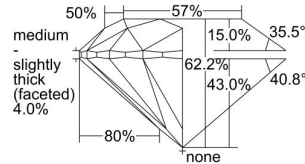

GIA®

FACSIMILE

GIA REPORT 5293675123

Verify this report at GIA.edu

GIA NATURAL DIAMOND DOSSIER®

July 02, 2018
GIA Report Number 5293675123
Shape and Cutting Style ..... Round Brilliant
Measurements ..... 5.04 - 5.08 x 3.15 mm

GRADING RESULTS

Carat Weight ..... 0.50 carat
Color Grade ..... D
Clarity Grade VS1
Cut Grade ..... Excellent

ADDITIONAL GRADING INFORMATION

Polish ..... Excellent
Symmetry ..... Excellent
Fluorescence ..... Faint
Clarity Characteristics..... Cloud, Crystal, Needle, Pinpoint
Inspection(s): GIA 5293675123

PROPORTIONS

Profile to actual proportions

GRADING SCALES

GIA COLOR SCALE	GIA CLARITY SCALE	GIA CUT SCALE	
D	FLAWLESS	EXCELLENT	
E	INTERNALLY FLAWLESS		
F		VVS₁	VERY GOOD
G	VVS₂		
H	VS₁	GOOD	
I	VS₂		
J	SI₁	FAIR	
K	SI₂		
L	I₁	POOR	
M	I₂		
N	I₃		
O			
P			
Q			
R			
S			
T			
U			
V			
W			
X			
Y			
Z