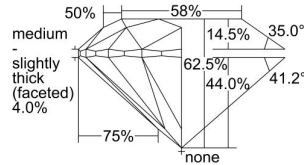

GIA®

FACSIMILE

GIA REPORT 5293559898

Verify this report at GIA.edu

GIA NATURAL DIAMOND DOSSIER®

July 17, 2018
GIA Report Number 5293559898
Shape and Cutting Style ..... Round Brilliant
Measurements ..... 5.10 - 5.14 x 3.20 mm

GRADING RESULTS

Carat Weight ..... 0.52 carat
Color Grade ..... D
Clarity Grade VS2
Cut Grade ..... Excellent

ADDITIONAL GRADING INFORMATION

Polish ..... Excellent
Symmetry ..... Excellent
Fluorescence ..... Medium Blue
Clarity Characteristics ..... Crystal
Inscription(s): GIA 5293559898

PROPORTIONS

Profile to actual proportions

GRADING SCALES

GIA COLOR SCALE	GIA CLARITY SCALE	GIA CUT SCALE	
D	FLAWLESS	EXCELLENT	
E	INTERNALLY FLAWLESS		
F		VVS₁	VERY GOOD
G	VVS₂		
H	VS₁	GOOD	
I	VS₂		
J	SI₁	FAIR	
K	SI₂		
L	I₁	POOR	
M	I₂		
N	I₃		
O			
P			
Q			
R			
S			
T			
U			
V			
W			
X			
Y			
Z