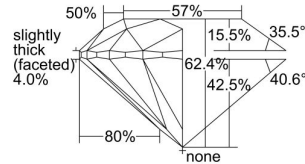

GIA®

FACSIMILE

GIA REPORT 5293475263

Verify this report at GIA.edu

GIA NATURAL DIAMOND DOSSIER®

June 15, 2018
GIA Report Number 5293475263
Shape and Cutting Style ..... Round Brilliant
Measurements ..... 5.89 - 5.93 x 3.69 mm

GRADING RESULTS

Carat Weight ..... 0.80 carat
Color Grade ..... E
Clarity Grade VS1
Cut Grade ..... Excellent

ADDITIONAL GRADING INFORMATION

Polish ..... Excellent
Symmetry ..... Excellent
Fluorescence ..... Faint
Clarity Characteristics ..... Crystal, Needle, Pinpoint
Inspection(s): GIA 5293475263

PROPORTIONS

Profile to actual proportions

GRADING SCALES

GIA COLOR SCALE	GIA CLARITY SCALE	GIA CUT SCALE	
D	FLAWLESS	EXCELLENT	
E	INTERNALLY FLAWLESS		
F		VVS₁	VERY GOOD
G	VVS₂		
H	VS₁	GOOD	
I	VS₂		
J	SI₁	FAIR	
K	SI₂		
L	I₁	POOR	
M	I₂		
N	I₃		
O			
P			
Q			
R			
S			
T			
U			
V			
W			
X			
Y			
Z