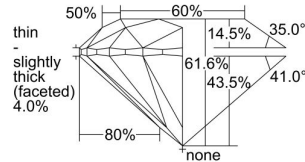

GIA®

FACSIMILE

GIA REPORT 5293403227

Verify this report at GIA.edu

GIA NATURAL DIAMOND DOSSIER®

June 09, 2018
GIA Report Number 5293403227
Shape and Cutting Style ..... Round Brilliant
Measurements ..... 4.45 - 4.49 x 2.75 mm

GRADING RESULTS

Carat Weight ..... 0.34 carat
Color Grade ..... D
Clarity Grade S11
Cut Grade ..... Excellent

ADDITIONAL GRADING INFORMATION

Polish ..... Excellent
Symmetry ..... Excellent
Fluorescence ..... None
Clarity Characteristics ..... Crystal
Inscription(s): GIA 5293403227

PROPORTIONS

Profile to actual proportions

GRADING SCALES

GIA COLOR SCALE	GIA CLARITY SCALE	GIA CUT SCALE	
D	FLAWLESS	EXCELLENT	
E	INTERNALLY FLAWLESS		
F		VVS₁	VERY GOOD
G	VVS₂		
H	VS₁	GOOD	
I	VS₂		
J	S1₁	FAIR	
K	S1₂		
L	I₁	POOR	
M	I₂		
N	I₃		
O			
P			
Q			
R			
S			
T			
U			
V			
W			
X			
Y			
Z