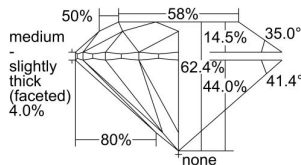

GIA®

FACSIMILE

GIA REPORT 5293255503

Verify this report at GIA.edu

GIA NATURAL DIAMOND DOSSIER®

May 28, 2018
GIA Report Number 5293255503
Shape and Cutting Style ..... Round Brilliant
Measurements ..... 4.69 - 4.73 x 2.94 mm

GRADING RESULTS

Carat Weight ..... 0.40 carat
Color Grade ..... E
Clarity Grade S11
Cut Grade ..... Excellent

ADDITIONAL GRADING INFORMATION

Polish ..... Excellent
Symmetry ..... Excellent
Fluorescence ..... Faint
Clarity Characteristics..... Crystal, Feather, Cloud
Inscription(s): GIA 5293255503

PROPORTIONS

Profile to actual proportions

GRADING SCALES

GIA COLOR SCALE	GIA CLARITY SCALE	GIA CUT SCALE	
D	FLAWLESS	EXCELLENT	
E	INTERNALLY FLAWLESS		
F		VVS₁	VERY GOOD
G	VVS₂		
H	VS₁	GOOD	
I	VS₂		
J	S1₁	FAIR	
K	S1₂		
L	I₁	POOR	
M	I₂		
N	I₃		
O			
P			
Q			
R			
S			
T			
U			
V			
W			
X			
Y			
Z