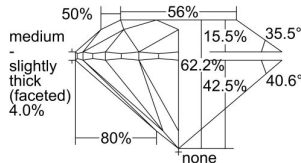

GIA®

FACSIMILE

GIA REPORT 5293164933

Verify this report at GIA.edu

GIA NATURAL DIAMOND DOSSIER®

May 19, 2018
GIA Report Number 5293164933
Shape and Cutting Style ..... Round Brilliant
Measurements ..... 5.14 - 5.18 x 3.21 mm

GRADING RESULTS

Carat Weight ..... 0.53 carat
Color Grade ..... D
Clarity Grade VS2
Cut Grade ..... Excellent

ADDITIONAL GRADING INFORMATION

Polish ..... Excellent
Symmetry ..... Excellent
Fluorescence ..... Faint
Clarity Characteristics ..... Crystal
Inscription(s): GIA 5293164933

PROPORTIONS

Profile to actual proportions

GRADING SCALES

GIA COLOR SCALE	GIA CLARITY SCALE	GIA CUT SCALE	
D	FLAWLESS	EXCELLENT	
E	INTERNALLY FLAWLESS		
F		VVS₁	VERY GOOD
G	VVS₂		
H	VS₁	GOOD	
I	VS₂		
J	SI₁	FAIR	
K	SI₂		
L	I₁	POOR	
M	I₂		
N	I₃		
O			
P			
Q			
R			
S			
T			
U			
V			
W			
X			
Y			
Z