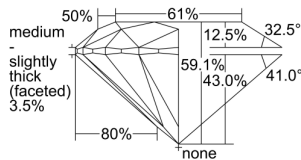

GIA®

FACSIMILE

GIA REPORT 5286924202

Verify this report at GIA.edu

GIA NATURAL DIAMOND DOSSIER®

May 03, 2018
GIA Report Number 5286924202
Shape and Cutting Style ..... Round Brilliant
Measurements ..... 5.18 - 5.20 x 3.07 mm

GRADING RESULTS

Carat Weight ..... 0.50 carat
Color Grade ..... D
Clarity Grade VS1
Cut Grade ..... Excellent

ADDITIONAL GRADING INFORMATION

Polish ..... Excellent
Symmetry ..... Excellent
Fluorescence ..... Faint
Clarity Characteristics..... Crystal, Needle, Pinpoint
Inscription(s): GIA 5286924202

PROPORTIONS

Profile to actual proportions

GRADING SCALES

GIA COLOR SCALE	GIA CLARITY SCALE	GIA CUT SCALE	
D	FLAWLESS	EXCELLENT	
E	INTERNALLY FLAWLESS		
F		VVS₁	VERY GOOD
G	VVS₂		
H	VS₁	GOOD	
I	VS₂		
J	SI₁	FAIR	
K	SI₂		
L	I₁	POOR	
M			
N			
O	I₂		
P			
Q			
R	I₃		
S			
T			
U			
V			
W			
X			
Y			
Z