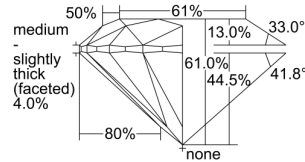

GIA®

FACSIMILE

GIA REPORT 5286692437

Verify this report at GIA.edu

GIA NATURAL DIAMOND DOSSIER®

April 12, 2018
GIA Report Number 5286692437
Shape and Cutting Style ..... Round Brilliant
Measurements ..... 4.66 - 4.69 x 2.85 mm

GRADING RESULTS

Carat Weight ..... 0.38 carat
Color Grade ..... H
Clarity Grade VVS2
Cut Grade ..... Excellent

ADDITIONAL GRADING INFORMATION

Polish ..... Excellent
Symmetry ..... Excellent
Fluorescence ..... Medium Blue
Clarity Characteristics ..... Cloud
Inscription(s): GIA 5286692437

PROPORTIONS

Profile to actual proportions

GRADING SCALES

GIA COLOR SCALE	GIA CLARITY SCALE	GIA CUT SCALE	
D	FLAWLESS	EXCELLENT	
E	INTERNALLY FLAWLESS		
F		VVS₁	VERY GOOD
G	VVS₂		
H	VS₁	GOOD	
I	VS₂		
J	SI₁	FAIR	
K	SI₂		
L	I₁	POOR	
M	I₂		
N	I₃		
O			
P			
Q			
R			
S			
T			
U			
V			
W			
X			
Y			
Z