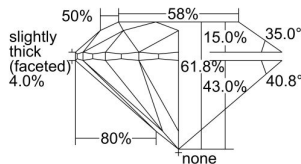

GIA®

FACSIMILE

GIA REPORT 5283637108

Verify this report at GIA.edu

GIA NATURAL DIAMOND DOSSIER®

April 07, 2018
GIA Report Number 5283637108
Shape and Cutting Style ..... Round Brilliant
Measurements ..... 5.04 - 5.09 x 3.13 mm

GRADING RESULTS

Carat Weight ..... 0.50 carat
Color Grade ..... D
Clarity Grade VS1
Cut Grade ..... Excellent

ADDITIONAL GRADING INFORMATION

Polish ..... Excellent
Symmetry ..... Very Good
Fluorescence ..... None
Clarity Characteristics..Cloud, Needle, Pinpoint, Indented Natural
Inscription(s): GIA 5283637108

PROPORTIONS

Profile to actual proportions

GRADING SCALES

GIA COLOR SCALE	GIA CLARITY SCALE	GIA CUT SCALE	
D	FLAWLESS	EXCELLENT	
E	INTERNALLY FLAWLESS		
F		VVS₁	VERY GOOD
G	VVS₂		
H	VS₁	GOOD	
I	VS₂		
J	SI₁	FAIR	
K	SI₂		
L	I₁	POOR	
M	I₂		
N	I₃		
O			
P			
Q			
R			
S			
T			
U			
V			
W			
X			
Y			
Z