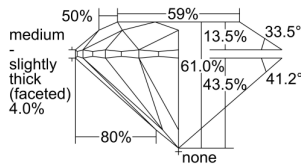

GIA®

FACSIMILE

GIA REPORT 5276909555

Verify this report at GIA.edu

GIA NATURAL DIAMOND DOSSIER®

January 24, 2018
GIA Report Number 5276909555
Shape and Cutting Style ..... Round Brilliant
Measurements ..... 5.14 - 5.16 x 3.14 mm

GRADING RESULTS

Carat Weight ..... 0.51 carat
Color Grade ..... D
Clarity Grade VS1
Cut Grade ..... Excellent

ADDITIONAL GRADING INFORMATION

Polish ..... Excellent
Symmetry ..... Excellent
Fluorescence ..... Medium Blue
Clarity Characteristics..... Crystal, Cloud, Needle, Pinpoint
Inscription(s): GIA 5276909555

PROPORTIONS

Profile to actual proportions

GRADING SCALES

GIA COLOR SCALE	GIA CLARITY SCALE	GIA CUT SCALE	
D	FLAWLESS	EXCELLENT	
E	INTERNALLY FLAWLESS		
F		VVS₁	VERY GOOD
G	VVS₂		
H	VS₁	GOOD	
I	VS₂		
J	SI₁	FAIR	
K	SI₂		
L	I₁	POOR	
M	I₂		
N	I₃		
O			
P			
Q			
R			
S			
T			
U			
V			
W			
X			
Y			
Z