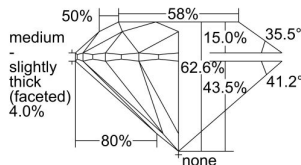

GIA®

FACSIMILE

GIA REPORT 5276083502

Verify this report at GIA.edu

GIA NATURAL DIAMOND DOSSIER®

September 27, 2017
GIA Report Number 5276083502
Shape and Cutting Style ..... Round Brilliant
Measurements ..... 5.90 - 5.94 x 3.71 mm

GRADING RESULTS

Carat Weight ..... 0.81 carat
Color Grade ..... D
Clarity Grade VS2
Cut Grade ..... Excellent

ADDITIONAL GRADING INFORMATION

Polish ..... Excellent
Symmetry ..... Excellent
Fluorescence ..... Medium Blue
Clarity Characteristics ..... Cloud, Crystal, Feather
Inscription(s): GIA 5276083502

PROPORTIONS

Profile to actual proportions

GRADING SCALES

GIA COLOR SCALE

COLORED	D
	E
	F
	G
	H
	I
	J
NEAR COLORLESS	K
	L
	M
	N
	O
	P
	Q
	R
	S
	T
	U
	V
	W
	X
	Y
	Z

GIA CLARITY SCALE

FLAWLESS	INTERNAL FLAWLESS	
		FLAWLESS
VERY VERY SLIGHTLY INCLUDED	VERY SLIGHTLY INCLUDED	
		VVS₁
VERY SLIGHTLY INCLUDED	SLIGHTLY INCLUDED	
		VVS₂
SLIGHTLY INCLUDED	INCLUDED	
		VS₁
INCLUDED	INCLUDED	
		VS₂
INCLUDED	INCLUDED	
		SI₁
INCLUDED	INCLUDED	
		SI₂
INCLUDED	INCLUDED	
		I₁
INCLUDED	INCLUDED	
		I₂
INCLUDED	INCLUDED	
		I₃

GIA CUT SCALE

EXCELLENT
VERY GOOD
GOOD
FAIR
POOR