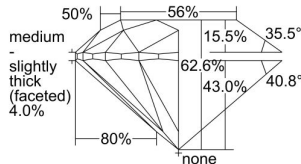

GIA®

FACSIMILE

GIA REPORT 5276023333

Verify this report at GIA.edu

GIA NATURAL DIAMOND DOSSIER®

September 27, 2017
GIA Report Number 5276023333
Shape and Cutting Style ..... Round Brilliant
Measurements ..... 5.89 - 5.93 x 3.70 mm

GRADING RESULTS

Carat Weight ..... 0.80 carat
Color Grade ..... D
Clarity Grade VVS2
Cut Grade ..... Excellent

ADDITIONAL GRADING INFORMATION

Polish ..... Excellent
Symmetry ..... Excellent
Fluorescence ..... Medium Blue
Clarity Characteristics..... Pinpoint, Cloud, Surface Graining
Inspection(s): GIA 5276023333

PROPORTIONS

Profile to actual proportions

GRADING SCALES

GIA COLOR SCALE

COLORLESS	D
	E
	F
	G
	H
	I
	J
NEAR COLORLESS	K
	L
Faint	M
	N
	O
	P
Very Light	Q
	R
	S
	T
	U
	V
Light	W
	X
	Y
	Z

GIA CLARITY SCALE

FLAWLESS	VERY VERY SLIGHTLY INCLUDED	VVS₁	
			VVS₂
INTERNALLY FLAWLESS	VERY SLIGHTLY INCLUDED	VS₁	
		VS₂	
SLIGHTLY INCLUDED	SLIGHTLY INCLUDED	SI₁	
		SI₂	
INCLUDED	INCLUDED	I₁	
		I₂	
		I₃	

GIA CUT SCALE

EXCELLENT	VERY GOOD	GOOD	FAIR	POOR