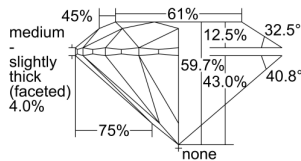

GIA®

FACSIMILE

GIA REPORT 5273630789

Verify this report at GIA.edu

GIA NATURAL DIAMOND DOSSIER®

December 29, 2017
GIA Report Number 5273630789
Shape and Cutting Style ..... Round Brilliant
Measurements ..... 4.99 - 5.03 x 2.99 mm

GRADING RESULTS

Carat Weight ..... 0.46 carat
Color Grade ..... D
Clarity Grade S11
Cut Grade ..... Excellent

ADDITIONAL GRADING INFORMATION

Polish ..... Excellent
Symmetry ..... Excellent
Fluorescence ..... Faint
Clarity Characteristics ..... Crystal, Cloud
Inscription(s): GIA 5273630789

PROPORTIONS

Profile to actual proportions

GRADING SCALES

GIA COLOR SCALE	GIA CLARITY SCALE	GIA CUT SCALE
COLOURLESS	FLAWLESS	EXCELLENT
D	INTERNALLY FLAWLESS	
E	VVS₁	VERY GOOD
F		
G	VS₁	GOOD
H		
I	SI₁	FAIR
J		
K	I₁	POOR
L		
M	I₂	
N	I₃	
O		
P		
Q		
R		
S		
T		
U		
V		
W		
X		
Y		
Z