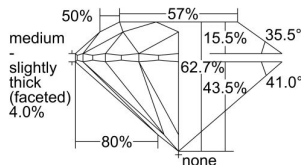

GIA®

FACSIMILE

GIA REPORT 5243081785

Verify this report at gia.edu

GIA DIAMOND DOSSIER®

October 24, 2016
GIA Report Number 5243081785
Shape and Cutting Style ..... Round Brilliant
Measurements ..... 5.91 - 5.93 x 3.71 mm

GRADING RESULTS

Carat Weight ..... 0.81 carat
Color Grade ..... D
Clarity Grade VS1
Cut Grade ..... Excellent

ADDITIONAL GRADING INFORMATION

Polish ..... Excellent
Symmetry ..... Excellent
Fluorescence ..... Medium Blue
Clarity Characteristics..... Crystal, Cloud, Pinpoint
Inscription(s): GIA 5243081785

PROPORTIONS

Profile to actual proportions