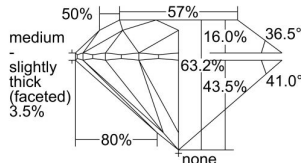

GIA®

FACSIMILE

GIA REPORT 5202635601

Verify this report at GIA.edu

GIA NATURAL DIAMOND DOSSIER®

October 04, 2019
GIA Report Number 5202635601
Shape and Cutting Style ..... Round Brilliant
Measurements ..... 5.88 - 5.92 x 3.73 mm

GRADING RESULTS

Carat Weight ..... 0.80 carat
Color Grade ..... D
Clarity Grade VS1
Cut Grade ..... Excellent

ADDITIONAL GRADING INFORMATION

Polish ..... Excellent
Symmetry ..... Excellent
Fluorescence ..... Strong Blue
Clarity Characteristics..... Crystal, Cloud, Pinpoint
Inscription(s): GIA 5202635601

PROPORTIONS

Profile to actual proportions

GRADING SCALES

GIA COLOR SCALE

COLORLESS	D
	E
	F
	G
	H
	I
	J
NEAR COLORLESS	K
	L
Faint	M
	N
	O
	P
Very Light	Q
	R
	S
	T
	U
	V
Light	W
	X
	Y
	Z

GIA CLARITY SCALE

FLAWLESS	VERY VERY SLIGHTLY INCLUDED	VS₁	VS₂	VS₁	VS₂	SLIGHTLY INCLUDED	SI₁	SI₂	I₁	I₂	I₃	
												VERY SLIGHTLY INCLUDED
INTERNALLY FLAWLESS												

GIA CUT SCALE

EXCELLENT
VERY GOOD
GOOD
FAIR
POOR