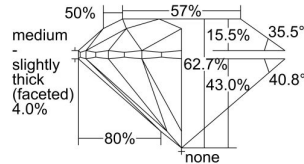

GIA®

FACSIMILE

GIA REPORT 5202624795

Verify this report at GIA.edu

GIA NATURAL DIAMOND DOSSIER®

September 30, 2019
GIA Report Number 5202624795
Shape and Cutting Style ..... Round Brilliant
Measurements ..... 5.87 - 5.91 x 3.70 mm

GRADING RESULTS

Carat Weight ..... 0.80 carat
Color Grade ..... G
Clarity Grade VS1
Cut Grade ..... Excellent

ADDITIONAL GRADING INFORMATION

Polish ..... Excellent
Symmetry ..... Excellent
Fluorescence ..... Medium Blue
Clarity Characteristics ..... Cloud, Crystal
Inscription(s): GIA 5202624795

PROPORTIONS

Profile to actual proportions

GRADING SCALES

GIA COLOR SCALE	GIA CLARITY SCALE	GIA CUT SCALE	
D	FLAWLESS	EXCELLENT	
E	INTERNALLY FLAWLESS		
F		VVS₁	VERY GOOD
G	VVS₂		
H	VS₁	GOOD	
I	VS₂		
J	SI₁	FAIR	
K	SI₂		
L	I₁	POOR	
M	I₂		
N	I₃		
O			
P			
Q			
R			
S			
T			
U			
V			
W			
X			
Y			
Z