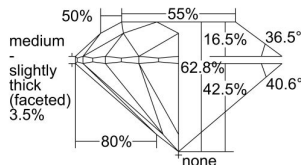

GIA®

FACSIMILE

GIA REPORT 5202590064

Verify this report at GIA.edu

GIA NATURAL DIAMOND DOSSIER®

September 17, 2019
GIA Report Number 5202590064
Shape and Cutting Style ..... Round Brilliant
Measurements ..... 5.24 - 5.26 x 3.30 mm

GRADING RESULTS

Carat Weight ..... 0.56 carat
Color Grade ..... F
Clarity Grade VVS1
Cut Grade ..... Excellent

ADDITIONAL GRADING INFORMATION

Polish ..... Excellent
Symmetry ..... Excellent
Fluorescence ..... Faint
Clarity Characteristics ..... Pinpoint, Feather
Inscription(s): GIA 5202590064

PROPORTIONS

Profile to actual proportions

GRADING SCALES

GIA COLOR SCALE	GIA CLARITY SCALE	GIA CUT SCALE	
D	FLAWLESS	EXCELLENT	
E	INTERNALLY FLAWLESS		
F		VVS₁	VERY GOOD
G	VVS₂		
H	VS₁	GOOD	
I	VS₂		
J	SI₁	FAIR	
K	SI₂		
L	I₁	POOR	
M	I₂		
N	I₃		
O			
P			
Q			
R			
S			
T			
U			
V			
W			
X			
Y			
Z