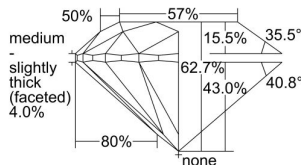

GIA®

FACSIMILE

GIA REPORT 5202557449

Verify this report at GIA.edu

GIA NATURAL DIAMOND DOSSIER®

August 30, 2019
GIA Report Number 5202557449
Shape and Cutting Style ..... Round Brilliant
Measurements ..... 5.85 - 5.93 x 3.69 mm

GRADING RESULTS

Carat Weight ..... 0.80 carat
Color Grade ..... F
Clarity Grade VS1
Cut Grade ..... Excellent

ADDITIONAL GRADING INFORMATION

Polish ..... Excellent
Symmetry ..... Very Good
Fluorescence ..... None
Clarity Characteristics..... Crystal, Pinpoint, Indented Natural
Inspection(s): GIA 5202557449

PROPORTIONS

Profile to actual proportions

GRADING SCALES

GIA COLOR SCALE

COLOREDNESS	D
	E
	F
	G
	H
	I
	J
NEAR COLORLESS	K
	L
Faint	M
	N
	O
	P
Very Light	Q
	R
	S
	T
	U
	V
Light	W
	X
	Y
	Z

GIA CLARITY SCALE

VERY VERY SLIGHTLY INCLUDED	FLAWLESS
	INTERNALLY FLAWLESS
VERY SLIGHTLY INCLUDED	VVS₁
	VVS₂
SLIGHTLY INCLUDED	VS₁
	VS₂
INCLUDED	SI₁
	SI₂
INCLUDED	I₁
	I₂
	I₃

GIA CUT SCALE

EXCELLENT
VERY GOOD
GOOD
FAIR
POOR