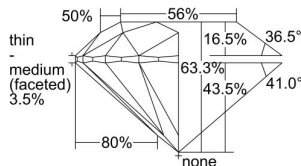

GIA®

FACSIMILE

GIA REPORT 5202528839

Verify this report at GIA.edu

GIA NATURAL DIAMOND DOSSIER®

August 19, 2019
GIA Report Number 5202528839
Shape and Cutting Style ..... Round Brilliant
Measurements ..... 4.68 - 4.70 x 2.97 mm

GRADING RESULTS

Carat Weight ..... 0.40 carat
Color Grade ..... D
Clarity Grade S11
Cut Grade ..... Excellent

ADDITIONAL GRADING INFORMATION

Polish ..... Excellent
Symmetry ..... Very Good
Fluorescence ..... Faint
Clarity Characteristics ..... Crystal
Inscription(s): GIA 5202528839

PROPORTIONS

Profile to actual proportions

GRADING SCALES

GIA COLOR SCALE	GIA CLARITY SCALE	GIA CUT SCALE
COLOREDLESS	FLAWLESS	EXCELLENT
D	INTERNALLY FLAWLESS	
E	VVS₁	VERY GOOD
F		
G	VS₁	GOOD
H		
I	SI₁	FAIR
J		
K	I₁	POOR
L		
M	I₂	
N		
O	I₃	
P		
Q		
R		
S		
T		
U		
V		
W		
X		
Y		
Z