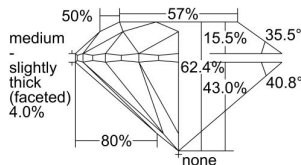

GIA®

FACSIMILE

GIA REPORT 5202521830

Verify this report at GIA.edu

GIA NATURAL DIAMOND DOSSIER®

August 13, 2019
GIA Report Number 5202521830
Shape and Cutting Style ..... Round Brilliant
Measurements ..... 5.63 - 5.68 x 3.53 mm

GRADING RESULTS

Carat Weight ..... 0.70 carat
Color Grade ..... F
Clarity Grade VS1
Cut Grade ..... Excellent

ADDITIONAL GRADING INFORMATION

Polish ..... Excellent
Symmetry ..... Excellent
Fluorescence ..... Faint
Clarity Characteristics ..... Crystal
Inscription(s): GIA 5202521830

PROPORTIONS

Profile to actual proportions

GRADING SCALES

GIA COLOR SCALE	GIA CLARITY SCALE	GIA CUT SCALE	
D	FLAWLESS	EXCELLENT	
E	INTERNALLY FLAWLESS		
F		VVS₁	VERY GOOD
G	VVS₂		
H	VS₁	GOOD	
I	VS₂		
J	SI₁	FAIR	
K	SI₂		
L	I₁	POOR	
M	I₂		
N	I₃		
O			
P			
Q			
R			
S			
T			
U			
V			
W			
X			
Y			
Z