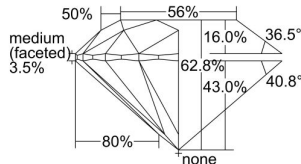

GIA®

FACSIMILE

GIA NATURAL DIAMOND DOSSIER®

October 08, 2019
GIA Report Number 5201645172
Shape and Cutting Style ..... Round Brilliant
Measurements ..... 5.05 - 5.07 x 3.18 mm

GRADING RESULTS

Carat Weight ..... 0.50 carat
Color Grade ..... D
Clarity Grade VS2
Cut Grade ..... Excellent

ADDITIONAL GRADING INFORMATION

Polish ..... Excellent
Symmetry ..... Excellent
Fluorescence ..... Medium Blue
Clarity Characteristics..... Crystal, Needle, Etch Channel
Inscription(s): GIA 5201645172

GIA REPORT 5201645172

Verify this report at GIA.edu

PROPORTIONS

Profile to actual proportions

GRADING SCALES

GIA COLOR SCALE

COLORLESS	D
	E
	F
	G
	H
	I
	J
NEAR COLORLESS	K
	L
FAIN	M
	N
	O
	P
	R
	S
	T
	U
	V
	W
	X
	Y
LIGHT	Z

GIA CLARITY SCALE

GIA CUT SCALE

EXCELLENT	VERY GOOD	GOOD	FAIR	POOR	GIA CUT SCALE	
						EXCELLENT
VERY GOOD	GOOD	GOOD	FAIR	POOR	GIA CUT SCALE	
						VERY GOOD
GOOD	GOOD	GOOD	FAIR	POOR	GIA CUT SCALE	
						GOOD
FAIR	FAIR	FAIR	FAIR	POOR	GIA CUT SCALE	
						FAIR
POOR	POOR	POOR	POOR	POOR	GIA CUT SCALE	
						POOR