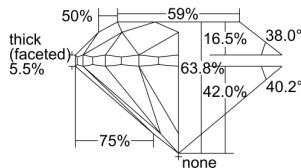

GIA®

FACSIMILE

GIA REPORT 5201499707

Verify this report at GIA.edu

GIA NATURAL DIAMOND DOSSIER®

August 06, 2019
GIA Report Number 5201499707
Shape and Cutting Style ..... Round Brilliant
Measurements ..... 4.91 - 4.97 x 3.15 mm

GRADING RESULTS

Carat Weight ..... 0.50 carat
Color Grade ..... D
Clarity Grade VS1
Cut Grade ..... Very Good

ADDITIONAL GRADING INFORMATION

Polish ..... Excellent
Symmetry ..... Very Good
Fluorescence ..... Faint
Clarity Characteristics ..... Crystal
Inscription(s): GIA 5201499707

PROPORTIONS

Profile to actual proportions

GRADING SCALES

GIA COLOR SCALE	GIA CLARITY SCALE	GIA CUT SCALE
COLOURLESS	FLAWLESS	EXCELLENT
D	INTERNALLY FLAWLESS	
E	VVS₁	VERY GOOD
F		
G	VVS₂	
H	VS₁	GOOD
I		
J	VS₂	
K	SI₁	FAIR
L		
M	SI₂	
N	I₁	POOR
O		
P	I₂	
Q	I₃	
R		
S		
T		
U		
V		
W		
X		
Y		
Z