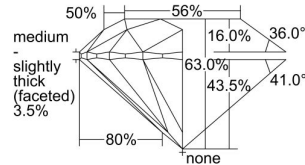

GIA®

FACSIMILE

GIA REPORT 3345458999

Verify this report at GIA.edu

GIA NATURAL DIAMOND DOSSIER®

January 02, 2020
GIA Report Number 3345458999
Shape and Cutting Style ..... Round Brilliant
Measurements ..... 5.89 - 5.92 x 3.72 mm

GRADING RESULTS

Carat Weight ..... 0.80 carat
Color Grade ..... G
Clarity Grade VS1
Cut Grade ..... Excellent

ADDITIONAL GRADING INFORMATION

Polish ..... Excellent
Symmetry ..... Excellent
Fluorescence ..... Faint
Clarity Characteristics ..... Cloud, Pinpoint
Inscription(s): GIA 3345458999

PROPORTIONS

Profile to actual proportions

GRADING SCALES

GIA COLOR SCALE

COLORLESS	D
	E
	F
	G
	H
	I
	J
NEAR COLORLESS	K
	L
Faint	M
	N
	O
	P
	Q
	R
	S
	T
	U
	V
	W
	X
	Y
Light	Z

GIA CLARITY SCALE

FLAWLESS	VERY VERY SLIGHTLY INCLUDED	VS₁	VS₂	VS₁	VS₂	SI₁	SI₂	I₁	I₂	I₃	
											INTERNAL FLAWLESS

GIA CUT SCALE

EXCELLENT
VERY GOOD
GOOD
FAIR
POOR