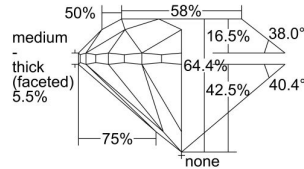

GIA®

FACSIMILE

GIA REPORT 3345435674

Verify this report at GIA.edu

GIA NATURAL DIAMOND DOSSIER®

December 27, 2019
GIA Report Number 3345435674
Shape and Cutting Style ..... Round Brilliant
Measurements ..... 4.74 - 4.80 x 3.07 mm

GRADING RESULTS

Carat Weight ..... 0.45 carat
Color Grade ..... E
Clarity Grade VS1
Cut Grade ..... Very Good

ADDITIONAL GRADING INFORMATION

Polish ..... Excellent
Symmetry ..... Very Good
Fluorescence ..... Strong Blue
Clarity Characteristics ..... Crystal, Pinpoint
Inscription(s): GIA 3345435674

PROPORTIONS

Profile to actual proportions

GRADING SCALES

GIA COLOR SCALE	GIA CLARITY SCALE	GIA CUT SCALE	
D	FLAWLESS	EXCELLENT	
E	INTERNALLY FLAWLESS		
F		VVS₁	VERY GOOD
G	VVS₂		
H	VS₁	GOOD	
I	VS₂		
J	SI₁	FAIR	
K	SI₂		
L	I₁	POOR	
M			
N			
O	I₂		
P			
Q			
R	I₃		
S			
T			
U			
V			
W			
X			
Y			
Z