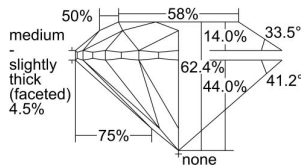

GIA®

FACSIMILE

GIA REPORT 3345399807

Verify this report at GIA.edu

GIA NATURAL DIAMOND DOSSIER®

December 24, 2019
GIA Report Number 3345399807
Shape and Cutting Style ..... Round Brilliant
Measurements ..... 4.87 - 4.90 x 3.05 mm

GRADING RESULTS

Carat Weight ..... 0.45 carat
Color Grade ..... F
Clarity Grade VS1
Cut Grade ..... Excellent

ADDITIONAL GRADING INFORMATION

Polish ..... Excellent
Symmetry ..... Excellent
Fluorescence ..... None
Clarity Characteristics ..... Feather, Pinpoint
Inscription(s): GIA 3345399807

PROPORTIONS

Profile to actual proportions

GRADING SCALES

GIA COLOR SCALE	GIA CLARITY SCALE	GIA CUT SCALE
D	FLAWLESS	EXCELLENT
E	FLAWLESS	
F	INTERNALLY FLAWLESS	VERY GOOD
G	FLAWLESS	
H	VVS₁	GOOD
I	VVS₂	
J	VS₁	FAIR
K	VS₂	
L	SI₁	POOR
M	SI₂	
N	I₁	
O	I₂	
P	I₃	
Q		
R		
S		
T		
U		
V		
W		
X		
Y		
Z