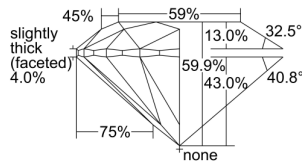

GIA®

FACSIMILE

GIA REPORT 3345291055

Verify this report at GIA.edu

GIA NATURAL DIAMOND DOSSIER®

December 11, 2019
GIA Report Number 3345291055
Shape and Cutting Style ..... Round Brilliant
Measurements ..... 5.72 - 5.76 x 3.44 mm

GRADING RESULTS

Carat Weight ..... 0.70 carat
Color Grade ..... G
Clarity Grade VS1
Cut Grade ..... Excellent

ADDITIONAL GRADING INFORMATION

Polish ..... Excellent
Symmetry ..... Excellent
Fluorescence ..... None
Clarity Characteristics..... Crystal, Cloud, Feather, Pinpoint
Inspection(s): GIA 3345291055

PROPORTIONS

Profile to actual proportions

GRADING SCALES

GIA COLOR SCALE	GIA CLARITY SCALE	GIA CUT SCALE	
D	FLAWLESS	EXCELLENT	
E	INTERNALLY FLAWLESS		
F		VVS₁	VERY GOOD
G	VVS₂		
H	VS₁	GOOD	
I	VS₂		
J	SI₁	FAIR	
K	SI₂		
L	I₁	POOR	
M	I₂		
N	I₃		
O			
P			
Q			
R			
S			
T			
U			
V			
W			
X			
Y			
Z