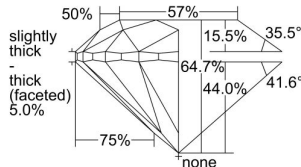

GIA®

FACSIMILE

GIA REPORT 3345288414

Verify this report at GIA.edu

GIA NATURAL DIAMOND DOSSIER®

December 10, 2019
GIA Report Number 3345288414
Shape and Cutting Style ..... Round Brilliant
Measurements ..... 4.58 - 4.64 x 2.98 mm

GRADING RESULTS

Carat Weight ..... 0.40 carat
Color Grade ..... G
Clarity Grade VS1
Cut Grade ..... Very Good

ADDITIONAL GRADING INFORMATION

Polish ..... Excellent
Symmetry ..... Very Good
Fluorescence ..... Medium Blue
Clarity Characteristics..... Crystal, Feather, Cloud, Pinpoint
Inspection(s): GIA 3345288414

PROPORTIONS

Profile to actual proportions