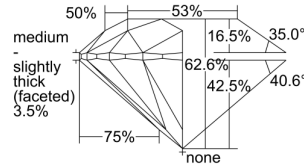

GIA®

FACSIMILE

GIA REPORT 3345230438

Verify this report at GIA.edu

GIA NATURAL DIAMOND DOSSIER®

December 03, 2019
GIA Report Number **3345230438**
Shape and Cutting Style ..... **Round Brilliant**
Measurements ..... **4.75 - 4.76 x 2.97 mm**

GRADING RESULTS

Carat Weight ..... **0.41 carat**
Color Grade ..... **D**
Clarity Grade **VVS1**
Cut Grade ..... **Excellent**

ADDITIONAL GRADING INFORMATION

Polish ..... **Excellent**
Symmetry ..... **Excellent**
Fluorescence ..... **None**
Clarity Characteristics..... **Pinpoint, Cavity, Chip, Surface Graining**
Inscription(s): **GIA 3345230438**

PROPORTIONS

Profile to actual proportions