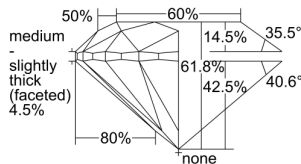

GIA®

FACSIMILE

GIA REPORT 3345047572

Verify this report at GIA.edu

GIA NATURAL DIAMOND DOSSIER®

November 04, 2019
GIA Report Number 3345047572
Shape and Cutting Style ..... Round Brilliant
Measurements ..... 4.84 - 4.88 x 3.00 mm

GRADING RESULTS

Carat Weight ..... 0.45 carat
Color Grade ..... F
Clarity Grade VVS1
Cut Grade ..... Excellent

ADDITIONAL GRADING INFORMATION

Polish ..... Excellent
Symmetry ..... Excellent
Fluorescence ..... None
Clarity Characteristics ..... Pinpoint, Feather
Inscription(s): GIA 3345047572

PROPORTIONS

Profile to actual proportions

GRADING SCALES

GIA COLOR SCALE	GIA CLARITY SCALE	GIA CUT SCALE	
D	FLAWLESS	EXCELLENT	
E	INTERNALLY FLAWLESS		
F		VVS₁	VERY GOOD
G	VVS₂		
H	VS₁	GOOD	
I	VS₂		
J	SI₁	FAIR	
K	SI₂		
L	I₁	POOR	
M			
N			
O	I₂		
P			
Q			
R	I₃		
S			
T			
U			
V			
W			
X			
Y			
Z