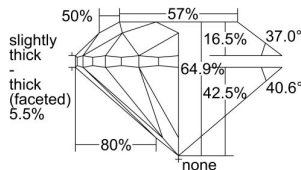

GIA®

FACSIMILE

GIA REPORT 3345042497

Verify this report at GIA.edu

GIA NATURAL DIAMOND DOSSIER®

November 04, 2019
GIA Report Number 3345042497
Shape and Cutting Style ..... Round Brilliant
Measurements ..... 4.91 - 4.95 x 3.20 mm

GRADING RESULTS

Carat Weight ..... 0.50 carat
Color Grade ..... E
Clarity Grade VS1
Cut Grade ..... Very Good

ADDITIONAL GRADING INFORMATION

Polish ..... Excellent
Symmetry ..... Very Good
Fluorescence ..... None
Clarity Characteristics..... Indented Natural, Cavity, Needle
Inscription(s): GIA 3345042497

PROPORTIONS

Profile to actual proportions

GRADING SCALES

GIA COLOR SCALE	GIA CLARITY SCALE	GIA CUT SCALE
D	FLAWLESS	EXCELLENT
E	INTERNALLY FLAWLESS	
F	VVS₁	VERY GOOD
G		
H	VS₁	GOOD
I		
J	VS₂	FAIR
K		
L	SI₁	POOR
M		
N	I₁	
O		
P	I₂	
Q		
R	I₃	
S		
T		
U		
V		
W		
X		
Y		
Z