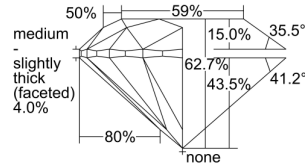

GIA®

FACSIMILE

GIA REPORT 3335995458

Verify this report at GIA.edu

GIA NATURAL DIAMOND DOSSIER®

October 24, 2019
GIA Report Number 3335995458
Shape and Cutting Style ..... Round Brilliant
Measurements ..... 4.67 - 4.70 x 2.94 mm

GRADING RESULTS

Carat Weight ..... 0.40 carat
Color Grade ..... F
Clarity Grade VS2
Cut Grade ..... Excellent

ADDITIONAL GRADING INFORMATION

Polish ..... Excellent
Symmetry ..... Excellent
Fluorescence ..... Faint
Clarity Characteristics ..... Crystal, Cloud, Feather
Inscription(s): GIA 3335995458

PROPORTIONS

Profile to actual proportions

GRADING SCALES

GIA COLOR SCALE	GIA CLARITY SCALE	GIA CUT SCALE	
D	FLAWLESS	EXCELLENT	
E	INTERNALLY FLAWLESS		
F		VVS₁	VERY GOOD
G	VVS₂		
H	VS₁	GOOD	
I	VS₂		
J	SI₁	FAIR	
K	SI₂		
L	I₁	POOR	
M	I₂		
N	I₃		
O			
P			
Q			
R			
S			
T			
U			
V			
W			
X			
Y			
Z